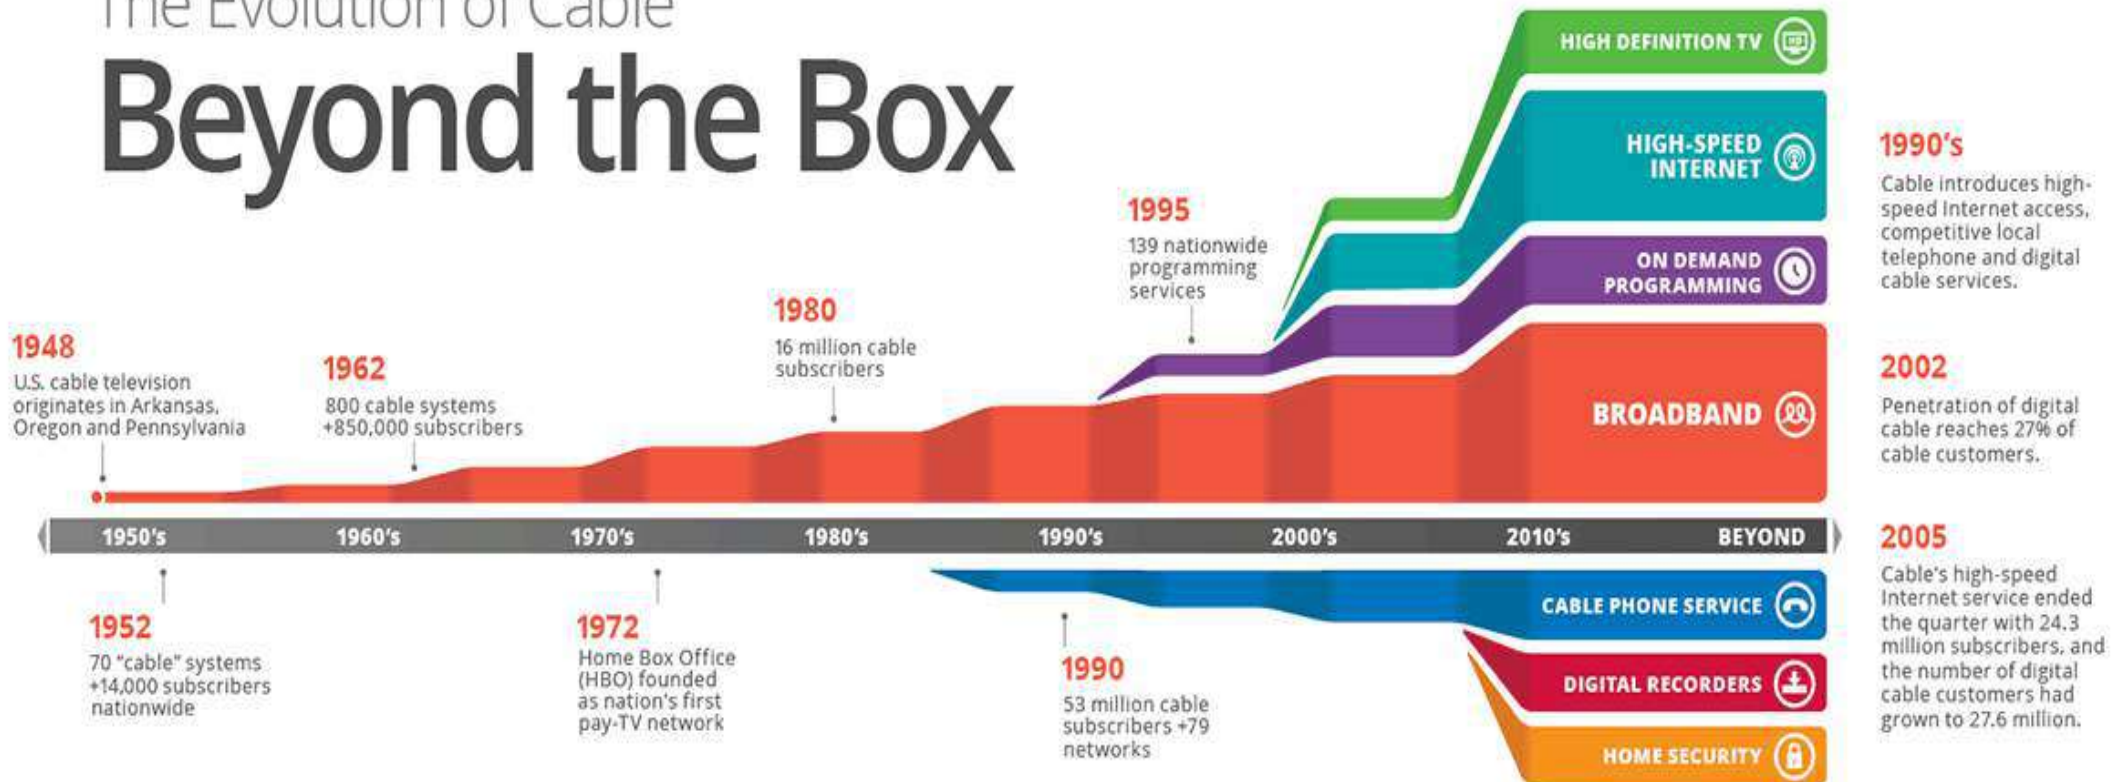

The Evolution of Cable Beyond the Box